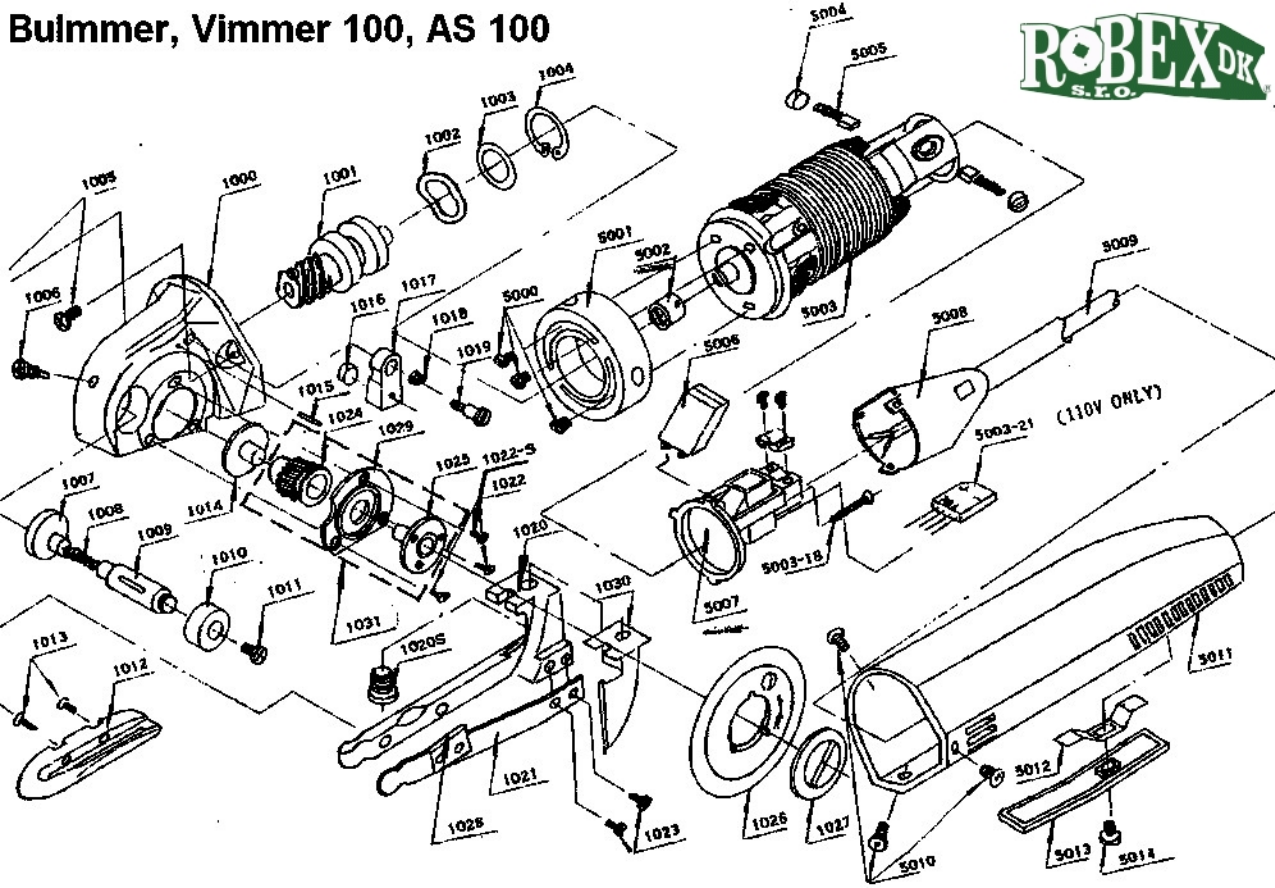

Bulmer, Vimmer 100, AS 100

ROBEX DR
S.F.O.

AS 350

3 1/2" (90MM) WITH COUNTER KNIFE
PARTS ASSEMBLY & ACCESSORIES

ROBEX DR
S.O.