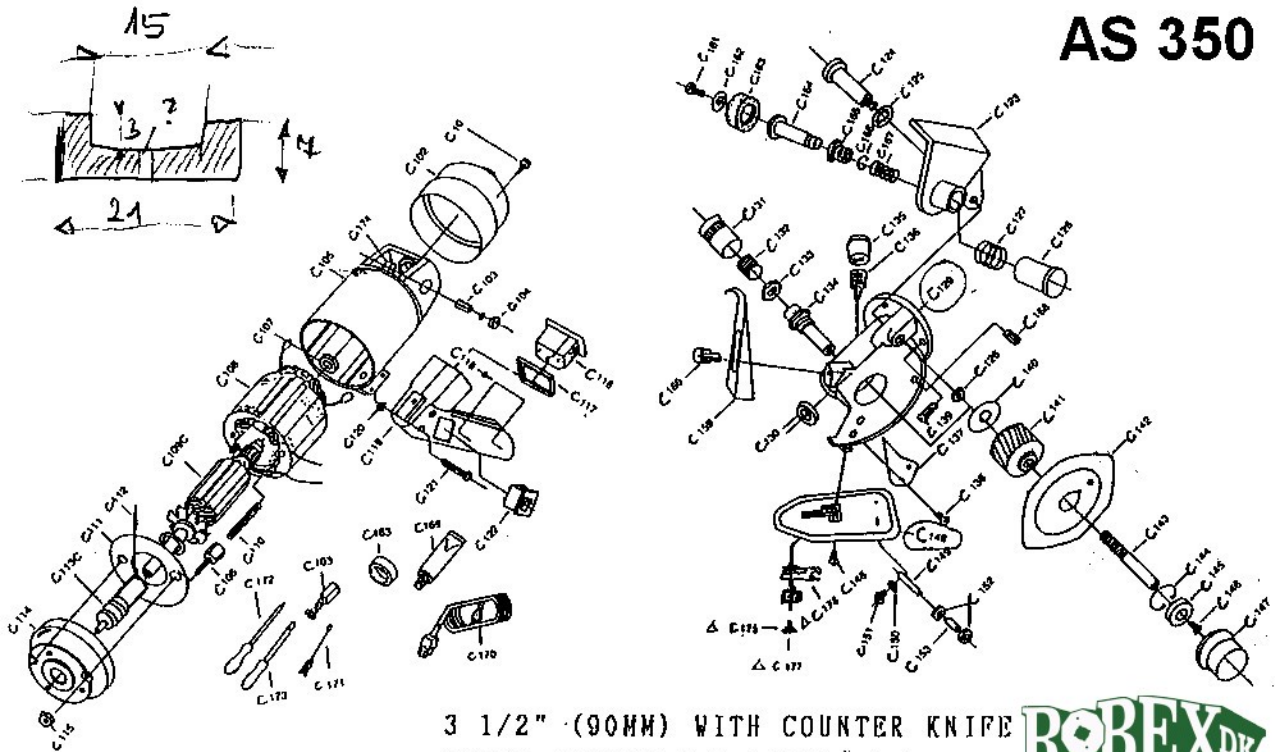

Bulmer, Vimmer 100, AS 100

ROBEX DR
S.F.O.

AS 350

3 1/2" (90MM) WITH COUNTER KNIFE
PARTS ASSEMBLY & ACCESSORIES

ROBEX DR
S.O.