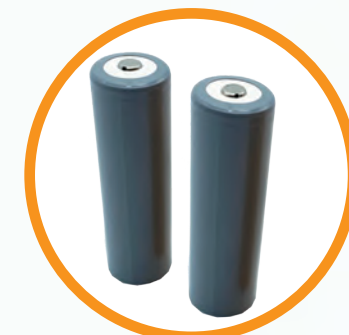

2 BATTERIES 5Ah