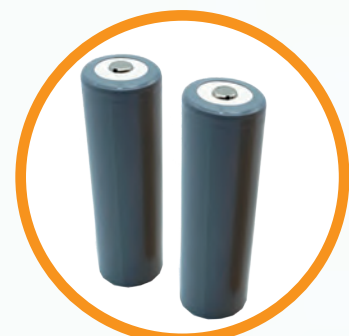

2 BATTERIES 5Ah