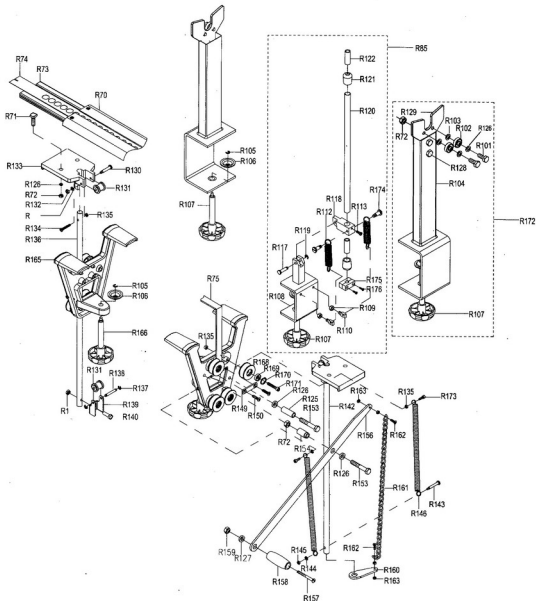

R131	Screw	R121	Cord Sleeve	R142	Lift Lever(Right)	R162	Screw
R172	Bearing	R125	Plastic Tube	R143	Pin	R163	Nut
R193	Washer	R127	Washer	R144	Washer	R165A	Holder
R194	Stand	R128	Screw	R145	Nut	R166A	Wheel
R135	Collar	R129	Fabric Holder Fork	R146	Spring	R168	Guide Wheel
R106	Lock Cap	R130	Pin	R149	Belt Press Block	R169	Bearing
R107	Lock Valve	R131	Guide Wheel	R150.	Screw	R170	Collar
R178	Crd Holder Lock Plate	R132	Nut	R153	Screw	R171	Screw
R110	Screw	R134	Screw	R154	Fix Sleeve	R172	Fabric Holder Assembly
R112	Spring	R135	Nut	R156	Lift Arm	R173	Screw
R113	Screw	R136	Lift Lever(Left)	R157	Screw	R174	Screw
R117	Pin	R137	Collar	R158	Lift Handle	R175	Cord Length Adjuster Clamp
R118	Crd Holder Block(Upper)	R138	Guide Wheel Pin	R159	Nut	R176	Screw
R119	Collar	R139	Guide Wheel Holder	R160	Lift Slider		
R120	Steel Tube	R140	Screw	R161	Lift Chain		